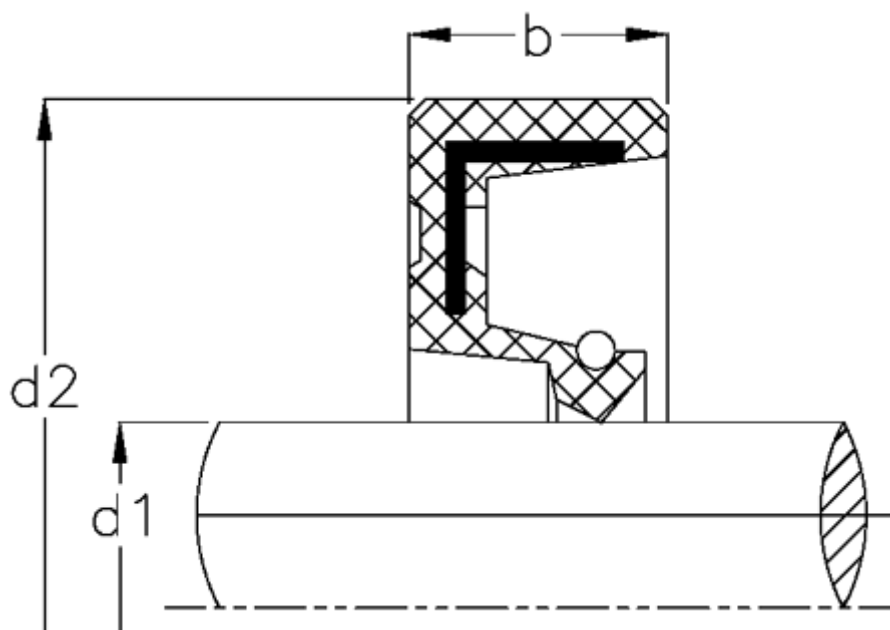

Data Sheet

Article number: 170101200300070000

Description: KLEE Rotary shaft seal WA 1230/7
NBR nitrile rubber, standard

Measures

b	= 7
d1	= 12
d2	= 30
Material	= NBR